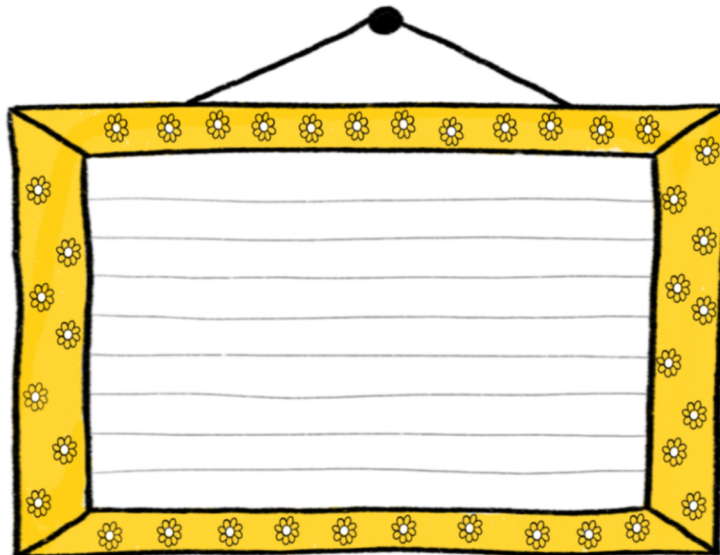

Zimmerbelegungs-Plan